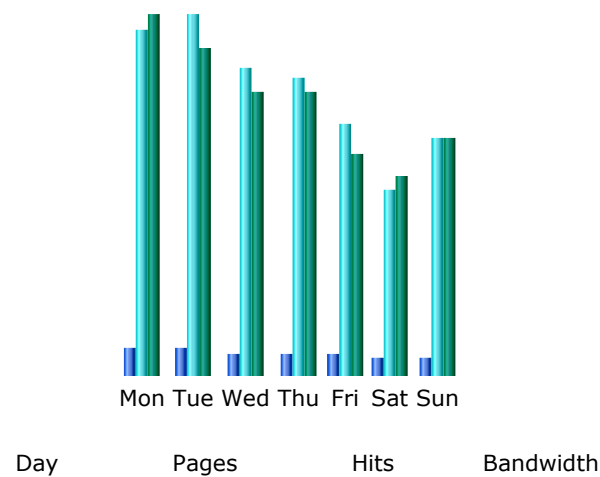

11 Feb 2010	173	731	9241	89.11 MB
12 Feb 2010	123	414	6568	65.03 MB
13 Feb 2010	103	337	5452	49.69 MB
14 Feb 2010	119	323	6229	61.64 MB
15 Feb 2010	215	819	12209	123.32 MB
16 Feb 2010	218	646	9741	78.32 MB
17 Feb 2010	172	530	8363	71.22 MB
18 Feb 2010	176	697	9209	91.08 MB
19 Feb 2010	156	920	11298	93.94 MB
20 Feb 2010	136	759	7809	84.89 MB
21 Feb 2010	198	834	10666	98.50 MB
22 Feb 2010	260	1236	14504	130.96 MB
23 Feb 2010	242	1014	13754	136.01 MB
24 Feb 2010	238	854	14906	113.29 MB
25 Feb 2010	239	600	10378	80.67 MB
26 Feb 2010	160	652	7021	60.86 MB
27 Feb 2010	121	593	5300	56.91 MB
28 Feb 2010	181	712	8890	87.56 MB
Average	177.25	688.04	9063.32	88.23 MB
Total	4963	19265	253773	2.41 GB

Days of week