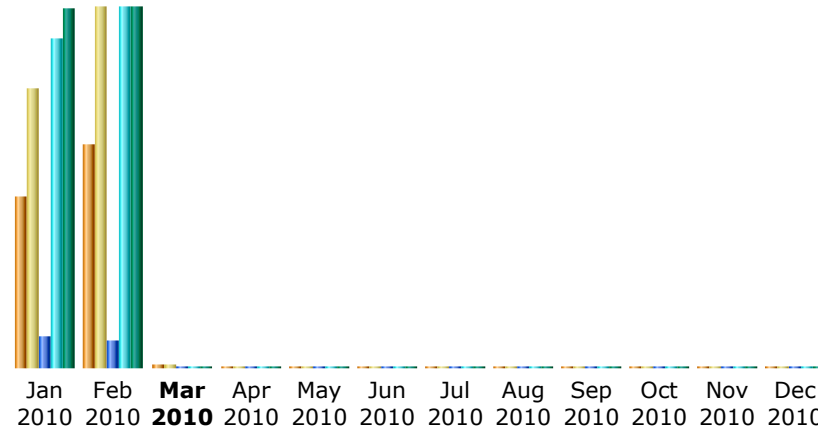

Last Update: 01 Mar 2010 - 08:45 [Update now](#)

Reported period: Feb 2010

Summary

Reported period	Month Feb 2010				
First visit	01 Feb 2010 - 01:41				
Last visit	28 Feb 2010 - 23:57				
	Unique visitors	Number of visits	Pages	Hits	Bandwidth
Viewed traffic *	3071	4963 (1.61 visits/visitor)	19265 (3.88 Pages/Visit)	253773 (51.13 Hits/Visit)	2.41 GB (509.7 KB/Visit)
Not viewed traffic *			21416	33917	461.65 MB

* Not viewed traffic includes traffic generated by robots, worms, or replies with special HTTP status codes.

Monthly history

Month	Unique visitors	Number of visits	Pages	Hits	Bandwidth
Jan 2010	2349	3844	21191	231441	2.40 GB
Feb 2010	3071	4963	19265	253773	2.41 GB
Mar 2010	28	30	61	905	5.87 MB
Apr 2010	0	0	0	0	0