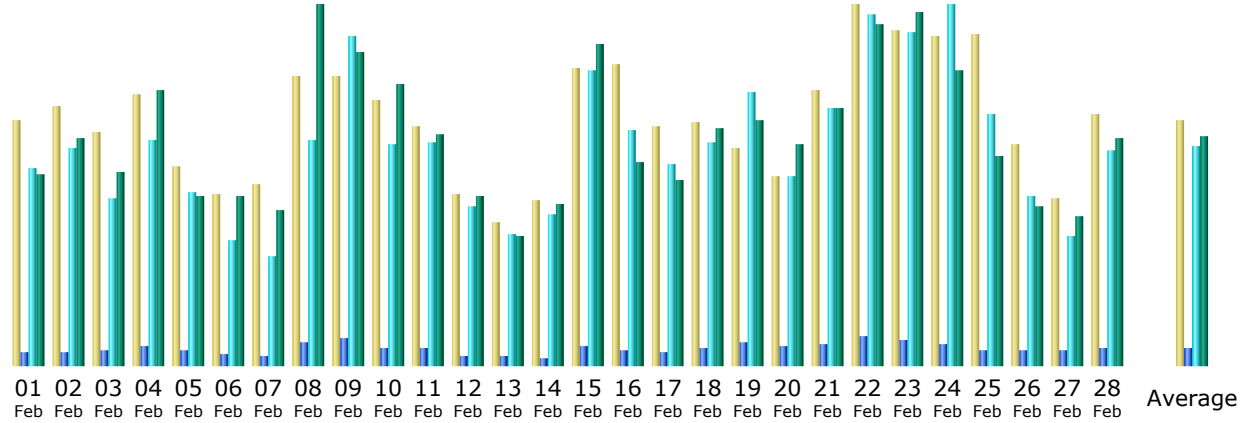

Last Update: 01 Mar 2010 - 08:45 [Update now](#)

Reported period: Feb 2010

Summary

Reported period	Month Feb 2010				
First visit	01 Feb 2010 - 01:41				
Last visit	28 Feb 2010 - 23:57				
	Unique visitors	Number of visits	Pages	Hits	Bandwidth
Viewed traffic *	3071	4963 (1.61 visits/visitor)	19265 (3.88 Pages/Visit)	253773 (51.13 Hits/Visit)	2.41 GB (509.7 KB/Visit)
Not viewed traffic *			21416	33917	461.65 MB

* Not viewed traffic includes traffic generated by robots, worms, or replies with special HTTP status codes.

Monthly history

Month	Unique visitors	Number of visits	Pages	Hits	Bandwidth
Jan 2010	2349	3844	21191	231441	2.40 GB
Feb 2010	3071	4963	19265	253773	2.41 GB
Mar 2010	28	30	61	905	5.87 MB
Apr 2010	0	0	0	0	0

May 2010	0	0	0	0	0
Jun 2010	0	0	0	0	0
Jul 2010	0	0	0	0	0
Aug 2010	0	0	0	0	0
Sep 2010	0	0	0	0	0
Oct 2010	0	0	0	0	0
Nov 2010	0	0	0	0	0
Dec 2010	0	0	0	0	0
Total	5448	8837	40517	486119	4.82 GB

Days of month

Day	Number of visits	Pages	Hits	Bandwidth
01 Feb 2010	177	547	8117	73.30 MB
02 Feb 2010	187	576	8978	87.58 MB
03 Feb 2010	168	605	6930	74.47 MB
04 Feb 2010	195	761	9304	106.01 MB
05 Feb 2010	144	592	7136	64.99 MB
06 Feb 2010	123	419	5175	64.93 MB
07 Feb 2010	131	338	4505	59.37 MB
08 Feb 2010	208	925	9288	138.38 MB
09 Feb 2010	208	1138	13622	120.43 MB
10 Feb 2010	192	693	9180	107.89 MB